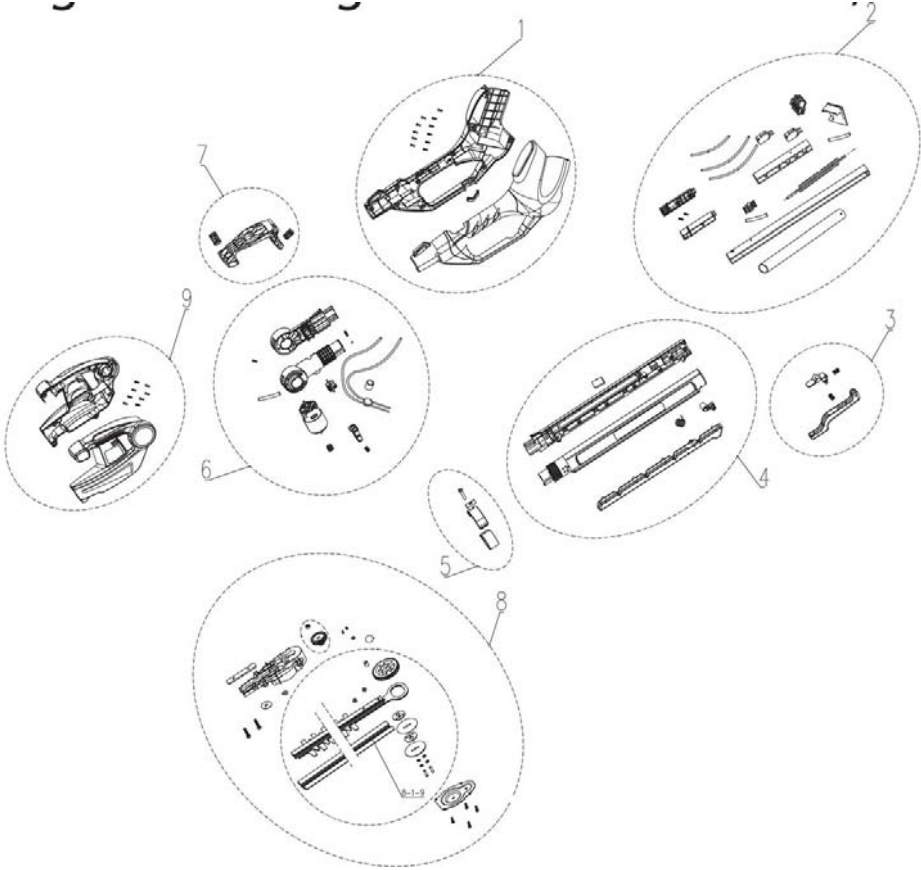

Longreach Hedge Trimmer G40PH51 , 22147T

Pos	PNC	Description	Qty	UOM
1	RA34111646V1	Handle assembly	1	set
		Left Handle	1	pcs
		Right Handle	1	pcs
		Blockboard	1	pcs
2	RA33101646	Hexagon flower pattern	11	pcs
		PCB assembly	1	set
		Chassis plug	1	pcs
		PCB	1	pcs
		Heat shrink tube	5	cm
		Spring wire	1	m
		Sliding tube	1	pcs
		Fixed tube	1	pcs
		Heat shrink tube	18	cm
		Mother insert	2	pcs
		Left mother plug	1	pcs
		Crosshead tapping screw	2	pcs
		Right female plug	1	pcs
		Wire (red)	80	cm
Wire (black)	56	cm		
Wire (White)	68	cm		
Connecting pipe	1	pcs		
Micro switch	2	pcs		
3	RA34121708	Speed Trigger assembly	1	set
		Lock off button	1	pcs
		Anti self locking spring	1	pcs
		Trigger spring	1	pcs
4	RA34102646	Auxiliary handle assembly	1	set
		Switch trigger	1	pcs
		Torsion spring	1	pcs
		Eccentric knob	1	pcs
		Left handle	1	pcs
		Right handle	1	pcs
		Bubble mattress	1	pcs
5	RA33104505	Wrench assembly	1	set
		Pinch tube	2	pcs
		Wrench	2	pcs
		Fixed shaft	2	pcs

Pos	PNC	Description	Qty	UOM
6	RA31102648	Pan head locking screw M5	1	pcs
		Pan head locking screw	1	pcs
		Rotate head & motor assembly	1	set
		Gear	1	pcs
		Snap buckle spring	1	pcs
		Button	1	pcs
		Male plug	1	pcs
		Rod magnetic ring	1	pcs
		Magnetic ring	1	pcs
		Steel ball 5.5	1	pcs
		Spring	1	pcs
7	RA34105648V1	Rotating head	1	Set
		Heat shrink tube	10	cm
		Hexagon screw	1	pcs
		Rotating assembly	1	set
8	RA34111459V1	Turn handle	1	pcs
		Rotation spring	1	pcs
		Gearbox assembly	1	set
		Large gear assembly	1	pcs
		Sliding bearing	1	pcs
		Big gear	1	pcs
		18" cutter bar	1	set
		Eccentric block	2	pcs
		Isolation sheet	1	pcs
		Large gasket	1	pcs
		Reinforced gasket	4	pcs
		Fixed pin	2	pcs
		Blade cover	1	pcs
		Gearbox cover	1	pcs
		Hexagon screw	4	pcs
		M5 * 27 hex bolts	2	pcs
Large wear pads	1	pcs		
Large wear pads	1	pcs		
Pressure plate	1	pcs		
Gearbox	1	pcs		
Gear assembly	1	set		
part	1	pcs		
Bearing	1	pcs		
Screw and lockrings	2	set		
Sleeve	1	pcs		