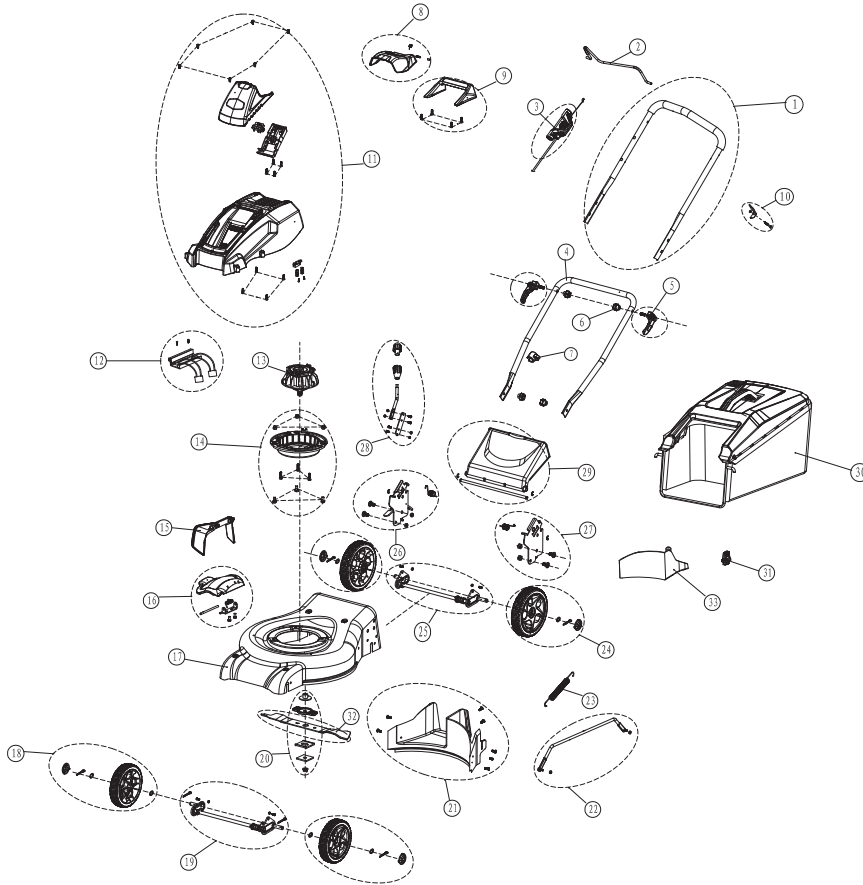

Lawn Mower GD40LM45, 2500407

46cm mower GD40LM45, 2500407

Pos	PNC	Description	Qty	UOM
1	RA311021165	Upper handle-rod	1	Set
		Hand-guard sponge	1	piece
2	RA33305469	Upper handle-rod	1	Piece
		Motor bail rod	1	Piece
3	RA311011165	Motor bail rod	1	Piece
		Switch box	1	piece
		Compression spring	1	piece
		Start cable (short)	1	Piece
		Cross recess pan head self-tapping screw ST4.2*20-C	4	piece
		ST3*12-C self-tapping screw	1	piece
		Button	1	piece
		Crimping board	1	piece
		Cross recess pan head self-tapping screw ST4x16-C	2	piece
		Button return spring	1	piece
		Micro switch	2	piece
		Switch box lower casing	1	piece
		Switch box upper casing	1	piece
		Slider	1	piece
		Clamp head	1	piece
		Mounting pin	2	piece
		Power cord	1	piece
4	RA33302463	Bellow	1160	MM
		Lower handle-rod	1	piece
5	RA31101475	Lower handle-rod	1	piece
		Quick clamp knob assembly	2	Set
		Elastic cylindrical pin 5*26	1	piece
		Stud	1	piece
		Black clamp handle	1	piece
6	RA34106467	Black clamp pad piece	1	piece
		M8 small rotary cap	1	piece
7	RA341081165	M8 small rotary cap	1	piece
		Cord hook	2	piece
8	RA31121487	Cord hook	2	piece
		40V transparent cover	1	piece
		Battery door torsion spring	1	piece
		Battery door compression spring	1	piece

Pos	PNC	Description	Qty	UOM
		Battery door rod	1	piece
		40V battery pack transparent cover, printed	1	piece
9	RA31122487	Handle	1	piece
		Handle	1	piece
10	RA31123487	Cross recess pan head self-tapping screw ST5X20-C	4	piece
		Stop sheet	1	
		Cross recess pan head screw M5*30	1	piece
		Stop sheet	1	piece
		Self-locking nut M5 (black)	1	piece
		Battery pack cover	1	
		Battery pack cover	1	piece
11	RA31124487	Casing insert seat	1	piece
		40V battery pack holder	1	piece
		Cross recess pan head self-tapping screw	4	piece
		Key holder	1	piece
		40V push mower red electrical lead component (short)	1	piece
		40V push mower red electrical lead component (long)	1	piece
		Cross recess pan head self-tapping screw HSF	2	piece
		Cross recess pan head self-tapping screw ST4.2*20-C	4	piece
		Cross recess pan head screw M5x15	6	piece
		Housing	1	piece
		Nylon tie, white	2	Piece
12	RA362011507T	Electrical lead (14AWG red)	29	CM
		Wire (14AWG black)	20	CM
		3PIN plug	1	piece
		Wire connector female terminal	3	piece
		Electrical lead (16AWG blue)	40	CM
		19 inch 40V brushless control panel	1	Set
		Cross recess pan head screw M4*12	2	piece