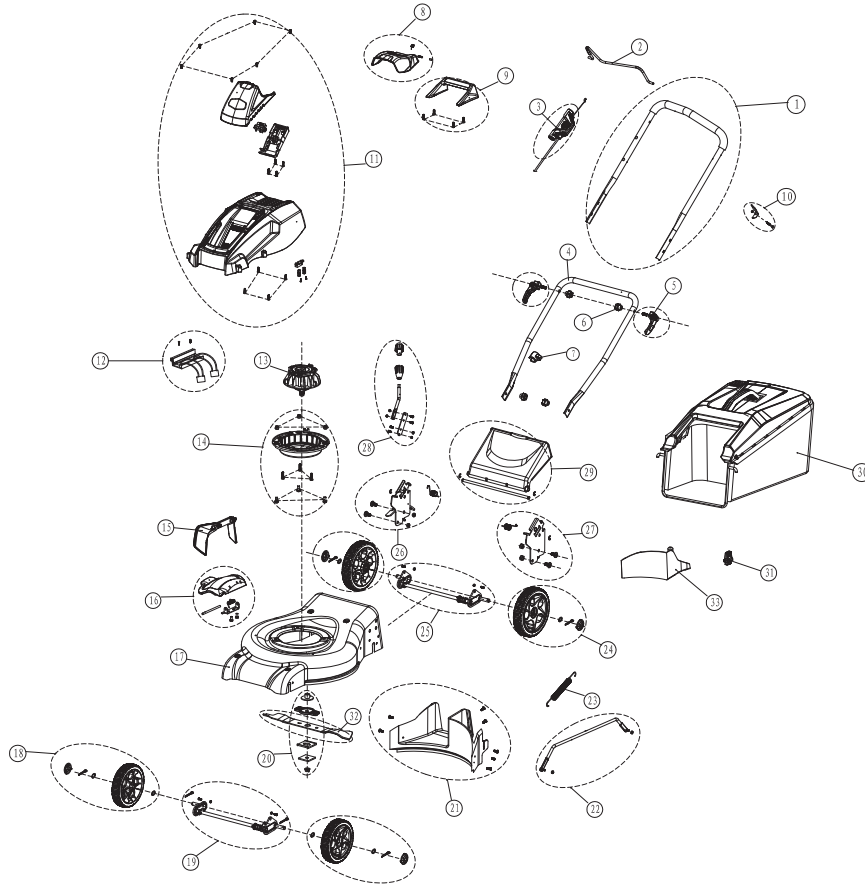

Pos	PNC	Description	Qty	UOM
27	RA31137487	19 inch height adjustment plate component	1	Set
		Torsion spring (left)	1	piece
		Left height adjustment plate weld part	1	piece
		Lock nut M10	2	piece
		Cup head bolt	2	piece
		Split washer 8	1	piece
28	RA31138487	19 inch adjustment lever handle	1	Set
		Upper handle casing	1	piece
		Lower handle casing	1	piece
		Height adjustment lever	1	piece
		Spring plate	1	piece
		Cross recess pan head screw M5*12	2	piece
		Self-locking nut M5 (black)	2	piece
29	RA31139487	19 inch rear cover	1	Set
		Rear cover rod	1	piece
		Rear cover	1	piece
		Split washer 8	2	piece
30	RA31101500	Grass collecting bag assembly	1	piece
		Grass collecting bag bracket	1	piece
		Air cover	1	piece
		Grass collecting bag handle	1	piece
		Grass collecting bag case	1	piece
		Cross recess pan head self-tapping screw ST4.2x14-F	2	piece
		Flat washer	2	piece
		Grass collecting bag (equipped with plastic cover)	1	piece
31	RA31201470	36V push mower key	1	piece
		36V push mower key	1	piece
32	RA33301487	19 inch 46cm blade	1	piece
		19 inch 46cm blade	1	piece
33	RA34106463	Rear plug	1	piece
		Rear plug	1	piece